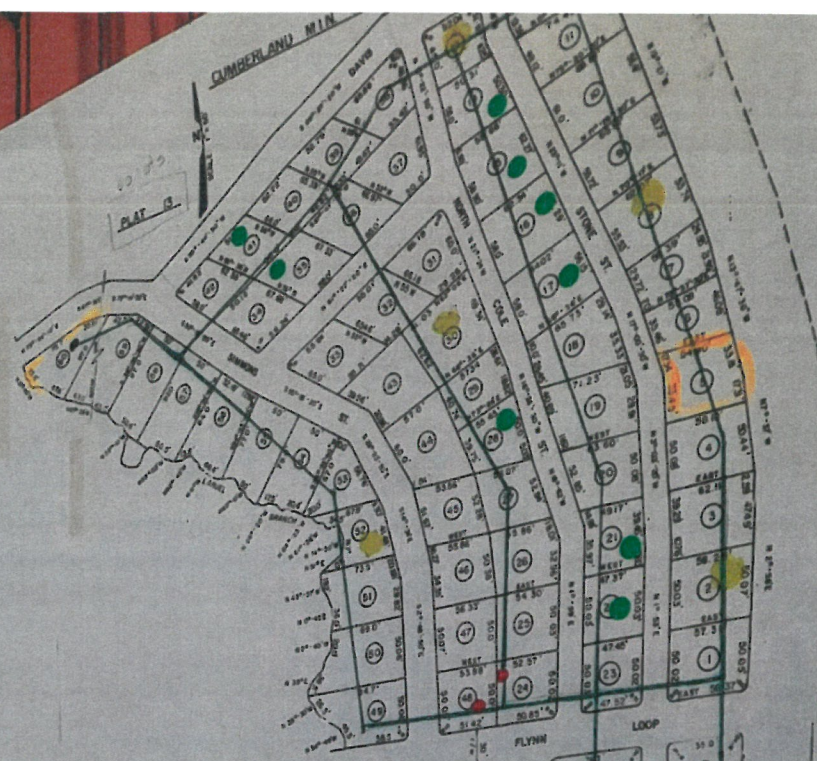

CUMBERLAND MOUNTAIN RETREAT  
CROSSVILLE, TENNESSEE  
MARCH 23, 1974

J. B. J. SURVEYS

CUMBERLAND MOUNTAIN  
RETREAT  
PLAT NO. 12

**LEGEND**

- Utility Value
- Flank Value
- 2" Pipe
- End of Line
- ★ Full-Time Home

Plat 11 2015